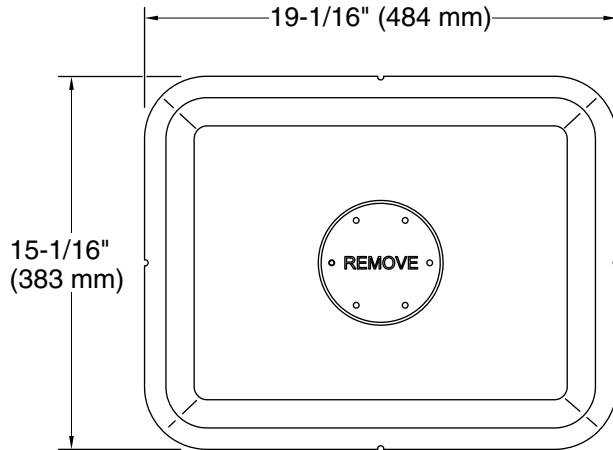

Technical Information

All product dimensions are nominal.

Drain included: No

Notes

Install this product according to the installation instructions.